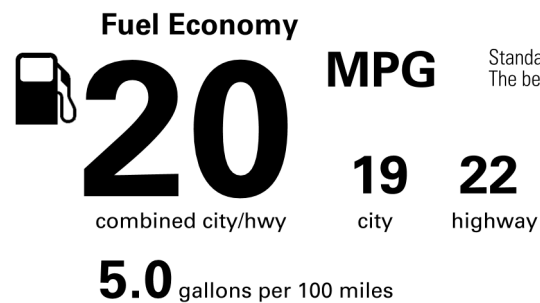

**STANDARD EQUIPMENT** UNLESS REPLACED BY INSTALLED OPTIONS

**LX 700h Luxury 4WD**

**Mechanical & Performance**

- \* 3.4L V6 TT Hybrid Engine with 457 Total System HP
- \* 10-Speed Automatic Transmission
- \* 8,000-lb Towing Capacity with Integrated Tow Hitch
- \* Crawl Control with Turn Assist
- \* Active Height Control / Multi-Terrain Select
- \* Adaptive Variable Suspension

Not Original - Copy

**EPA DOT Fuel Economy and Environment**

**Gasoline Vehicle**

**You spend \$7,000 more in fuel costs over 5 years** compared to the average new vehicle.

**Annual fuel cost \$3,100**

Actual results will vary for many reasons, including driving conditions and how you drive and maintain your vehicle. The average new vehicle gets 29 MPG and costs \$8,500 to fuel over 5 years. Cost estimates are based on 15,000 miles per year at \$4.15 per gallon. MPGe is miles per gasoline gallon equivalent. Vehicle emissions are a significant cause of climate change and smog.